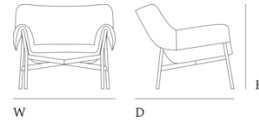

Wrap Lounge Chair

Dimensions

Height:	81,5 cm / 32"
Width:	91,3 cm / 36"
Depth:	91 cm / 35.8"
Seat Height:	44,5 cm / 17.5"
Seat Depth:	54 cm / 21.3"
Armrest Height:	59,5 cm / 23.4"

Ready-to-Ship

Ecriture 240/Grey
Sabi 151/Black