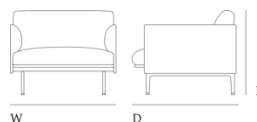

Outline Chair

Dimensions

Height:	71 cm / 28"
Width:	88 cm / 34.6"
Depth:	84 cm / 33.1"
Seat Height:	40 cm / 15.7"
Seat Depth:	62 cm / 24.5"

Ready-to-Ship

Refine Leather Cognac/Black
Remix 163/Black
Ecriture 240/Polished Aluminum
Clay 12/Black

Made-to-Order

This product can be upholstered in the following textiles: Acca, Allure Leather, Balder, Beck, Canvas, Clara, Clay, Divina, Divina MD, Divina Melange, Easy Leather, Ecriture, Endure Leather, Fiord, Grace Leather, Grain, Hallingdal, Hearth, Illusion Leather, Instill Faux Leather, Manner, Ocean, Refine Leather, Remix, Steelcut, Steelcut Quartet, Steelcut Trio, Twill Weave, Vidar

Option of Black or Polished Aluminum base for all made-to-order versions.

Upholstery Consumption for Customers' Own Material

Textile Upholstery: 4,8 m / 5.25 yds
Leather Upholstery: 9,6 m² / 103.4 ft²

Tests, Labels & Certifications

Eco-Labels & Certificates   DECLARE
VOC — Bifma X 7.1
VOC — CDPH 01350

Safety & Regulations   EAC Certificate
Technical Bulletin (TB)
TSCA Title VI – formaldehyde

Strength, Durability & Stability   BIFMA X5.4 — Lounge & Public Seating
EN 1022 Furniture
EN 16139-L2 Furniture

Muuto products tested to VOC CDPH 01350 and VOC BIFMA X7.1 only hold certification when unupholstered, or when EU/US versions are upholstered in the following textiles: Acca, Balder, Canvas, Clara, Clay, Coda, Colline, Divina, Divina MD, Divina Mélange, Ecriture, Fiord, Forest Nap, Hallingdal, Hero, Ocean, Planum, Remix, Re-wool, Rime, Sabi, Steelcut, Steelcut Quartet, Steelcut Trio, Still, Technicolor, Twill weave, Umami, Vidar, Refine Leather and Easy leather. Upholstered Muuto products tested to the Declare Living Building Challenge Compliant certification only hold the certification when upholstered in the following textiles: Acca, Balder, Canvas, Clara, Clay, Coda, Colline, Divina, Divina MD, Divina Mélange, Ecriture, Fiord, Forest Nap, Hallingdal, Hero, Ocean, Planum, Remix, Re-wool, Rime, Sabi, Steelcut, Steelcut Quartet, Steelcut Trio, Still, Technicolor, Twill weave, Umami, Vidar, Refine Leather and Easy leather.